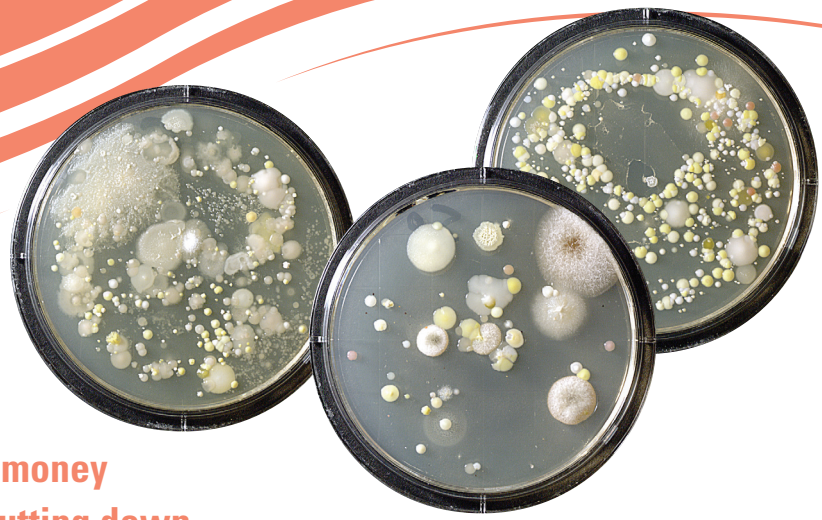

What's growing on your
food contact surfaces?

**Are your current sanitizers EPA registered
for food surface use?**

**Medtrol's Sani-Sense liquids save time and money
by providing "in-shift" sanitizing without shutting down
production during food processing.**

Product	Name	Catalog #	Item	Unit Size	Case Size
 	SANI-SENSE Spray	Q200Q*	32 oz. bottle	1 quart	12 quart / case
	SANI-SENSE Gallon	Q200G*	128 oz. bottle	1 gallon	4 gallons / case

* Not available at this time for sale or delivery into California.

*Private labeling available
for this product.*

FOOD SERVICE DIVISION

7157 N. Austin Ave. • Niles, IL 60714
Ph: 800-647-7180 • Fx: 800-255-3027
sales@medtrol.com • www.medtrol.com

© 2009 Medtrol, Inc.